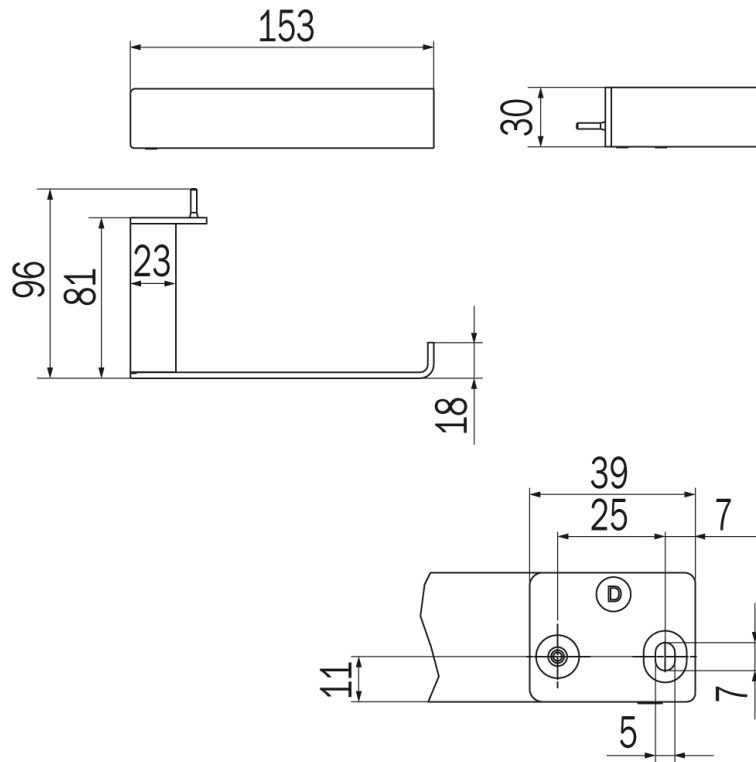

# Indissima Toilet Roll Holder

Chrome A88250CR  
Right Hand fixing

Designed by Matte Thun

Manufactured in Italy

2 Year Replacement Warranty

Proudly imported and distributed by  
Gro Agencies Pty Ltd  
Unit 2 / 37 Howe St, Osborne Park, WA, 6017  
P 08 9446 3288 E info@groagencies.com.au W www.groagencies.com.au